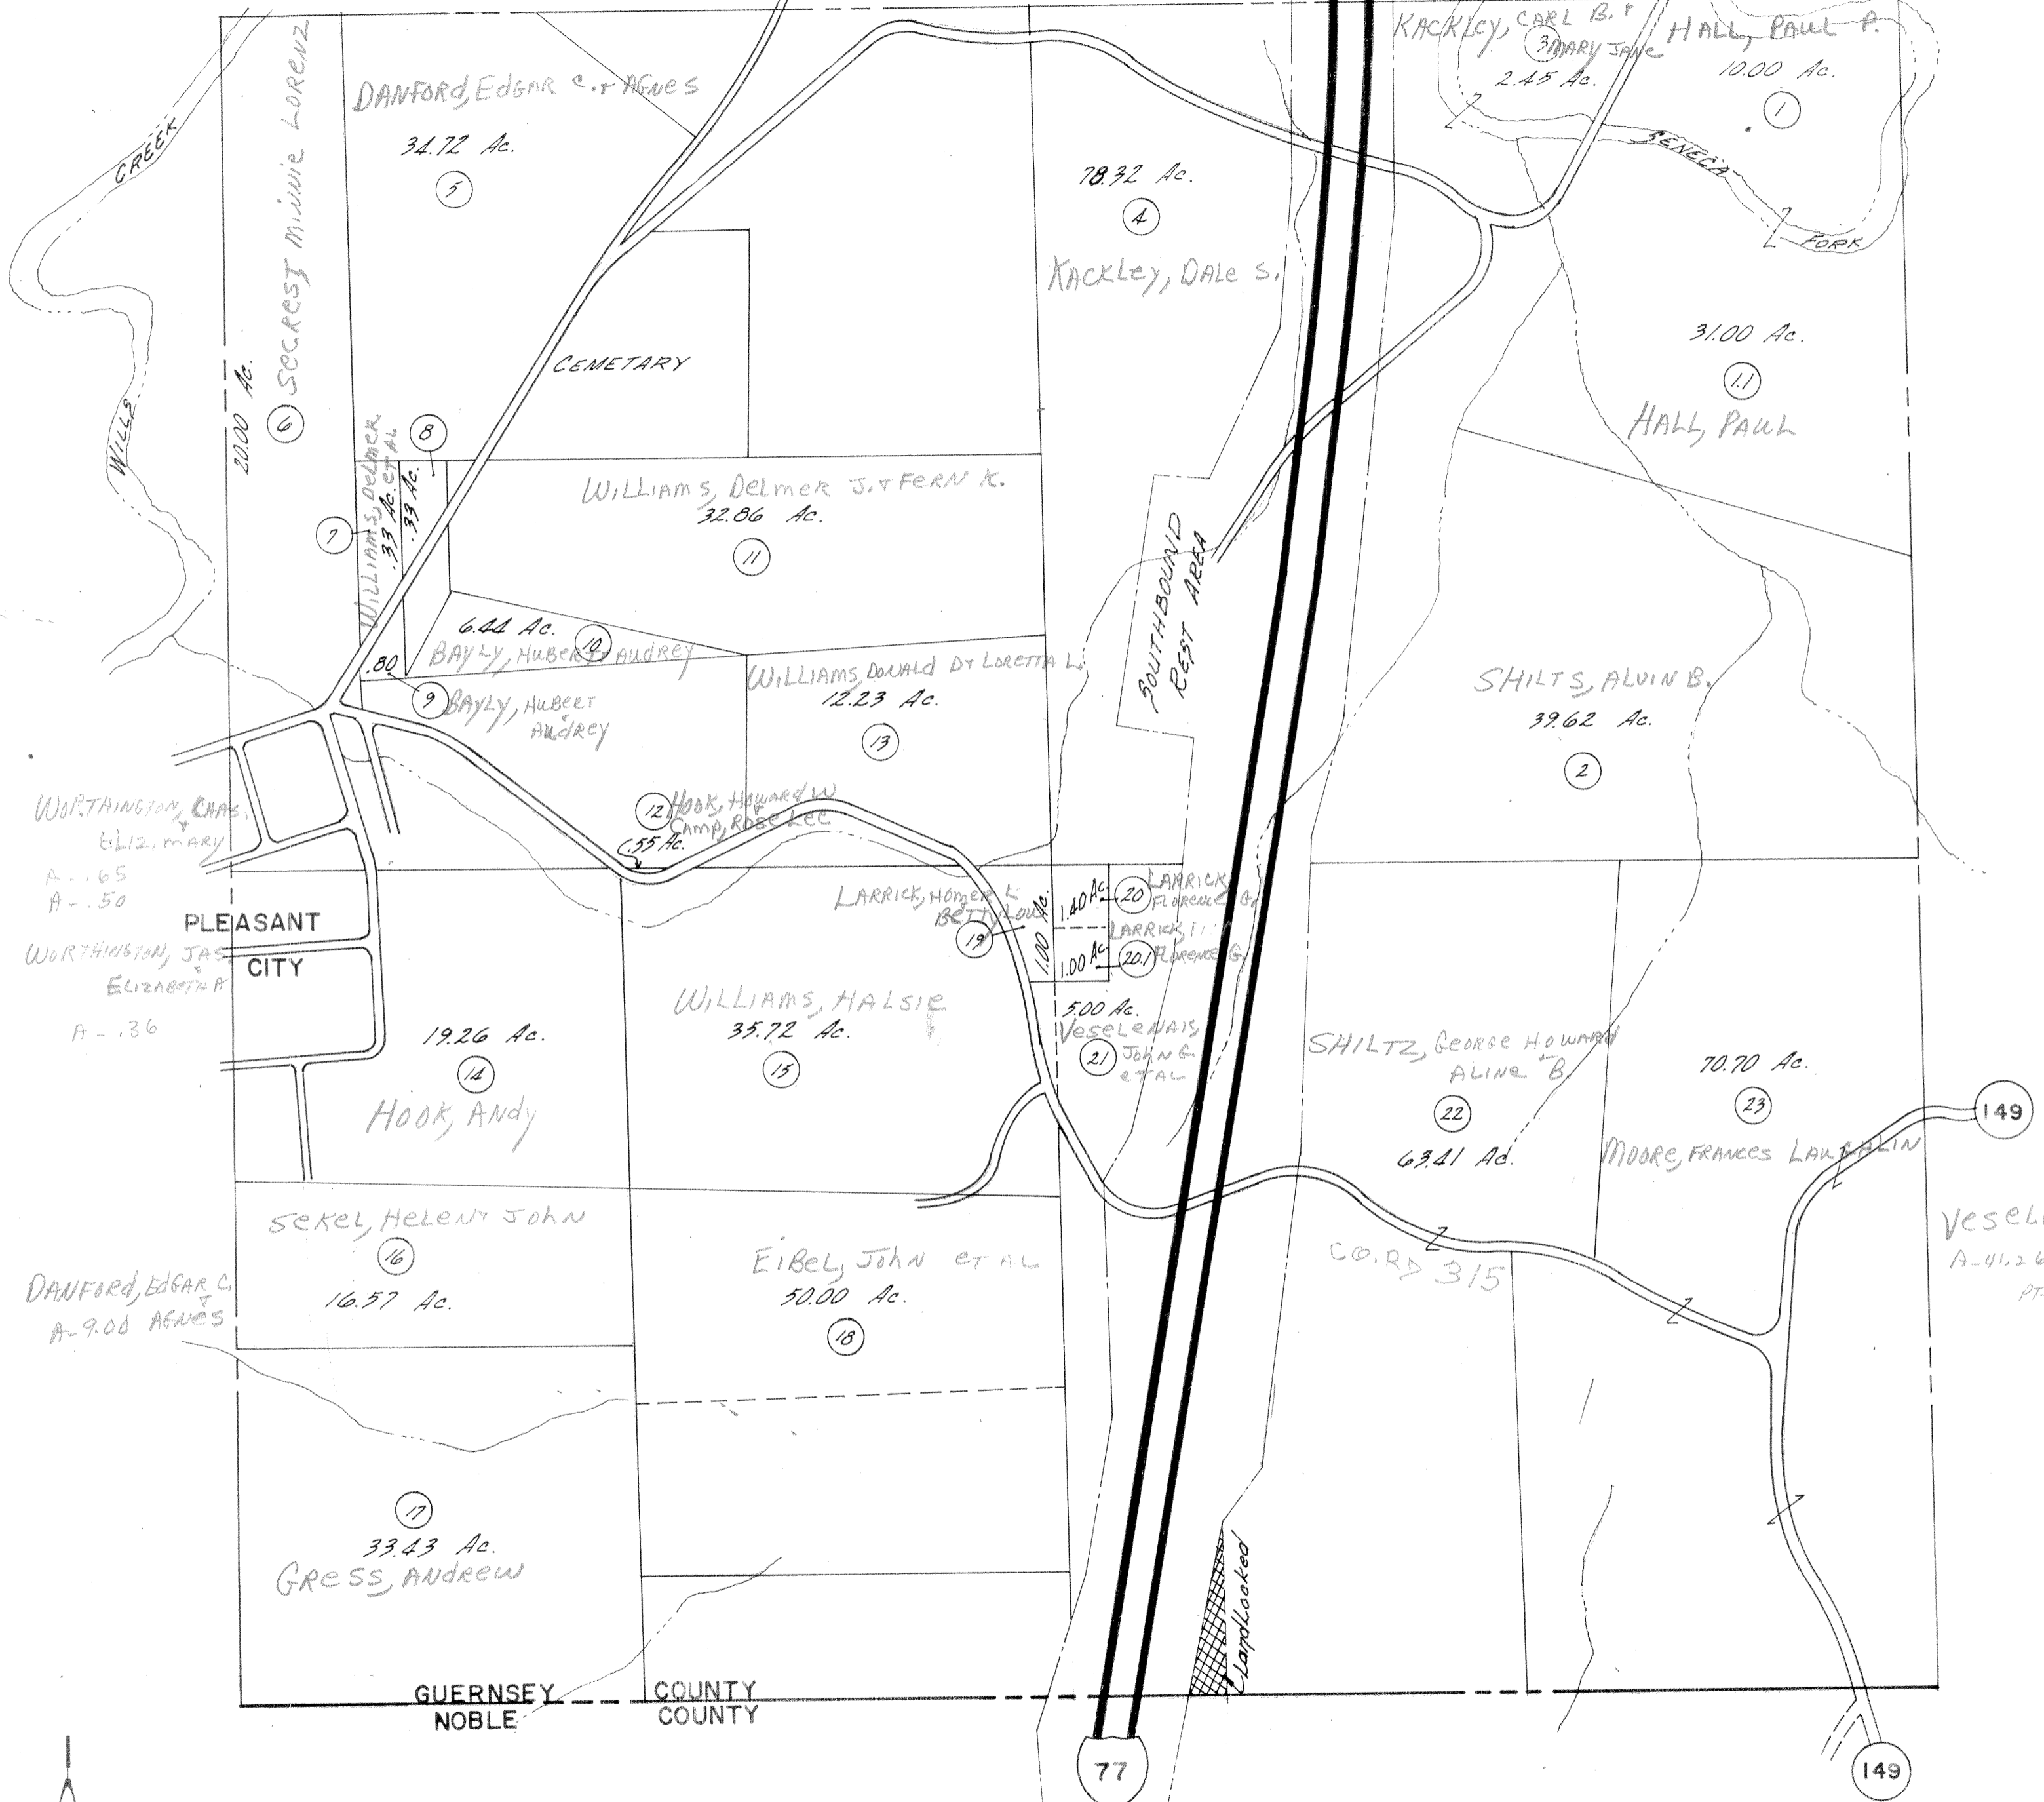

KACKLEY, CARL BT MARY JANE  
A-16.55 NEPT NW1/4

77

1230'

WORTHINGTON, CHAS. & ELIZ. MARY  
A-.65  
A-.50

PLEASANT CITY

WORTHINGTON, JAS. & ELIZABETH P.  
A-.36

DANFORD, EDGAR C. & AGNES  
A-9.00

77

149

VALLEY

SEC. 9

Prepared By

33 E. THIRD AVE., COLUMBUS 1, OHIO

S-16